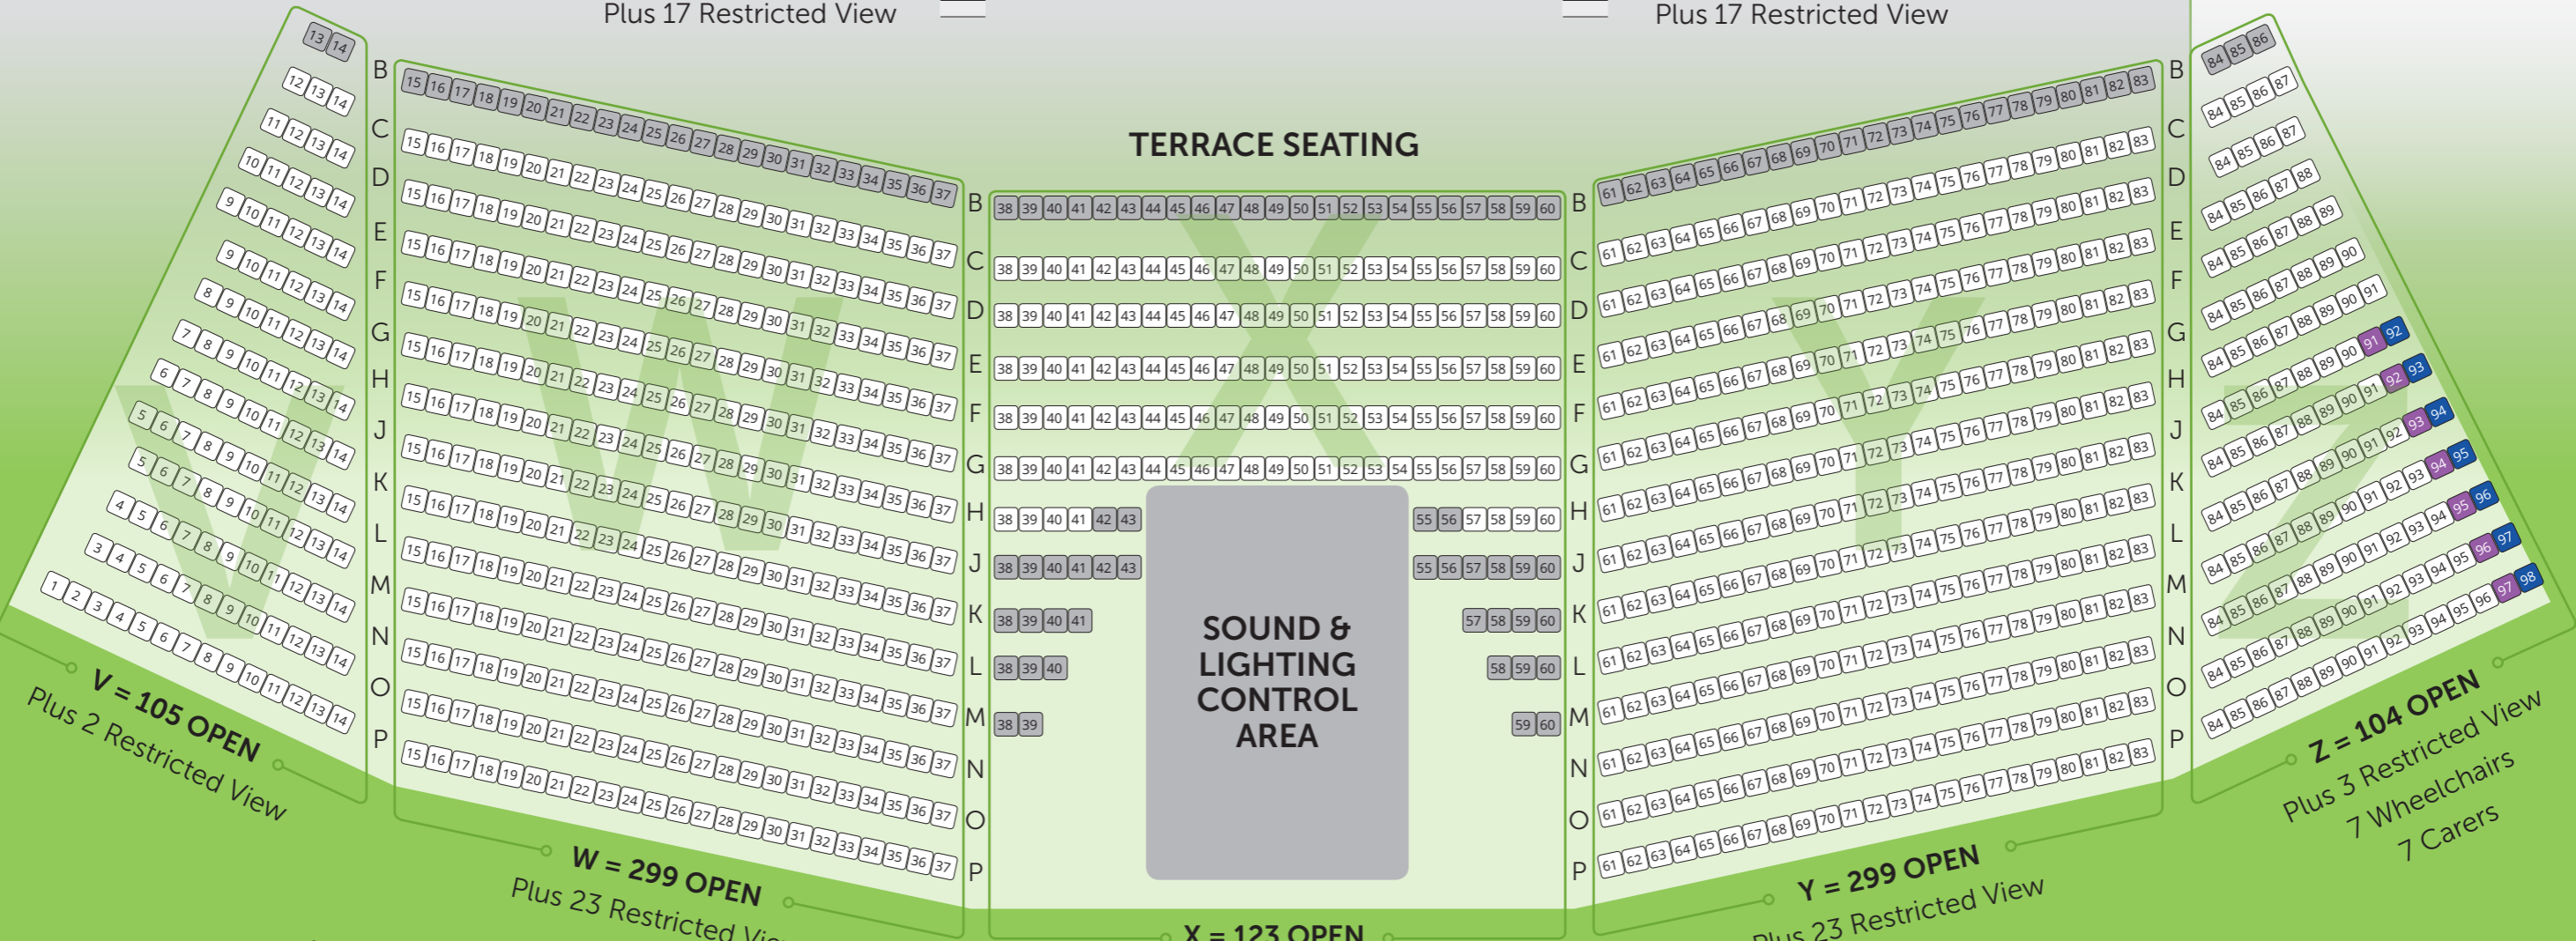

### LAKE PLATFORM SEATING

**A = 289 OPEN**  
Plus 17 Restricted View

**B = 468 OPEN**

**C = 289 OPEN**  
Plus 17 Restricted View

### OVERALL TOTAL SEATING

Open	□	1976
Restricted View	■	142
Wheelchair	■	11
Carer	■	11
<b>Total</b>		<b>2140</b>

### TERRACE SEATING

Open	□	930
Restricted View	■	108
Wheelchair	■	7
Carer	■	7
<b>Total</b>		<b>1052</b>

### TERRACE SEATING

**V = 105 OPEN**  
Plus 2 Restricted View

**W = 299 OPEN**  
Plus 23 Restricted View

**X = 123 OPEN**  
Plus 57 Restricted View

**Y = 299 OPEN**  
Plus 23 Restricted View

**Z = 104 OPEN**  
Plus 3 Restricted View  
7 Wheelchairs  
7 Carers