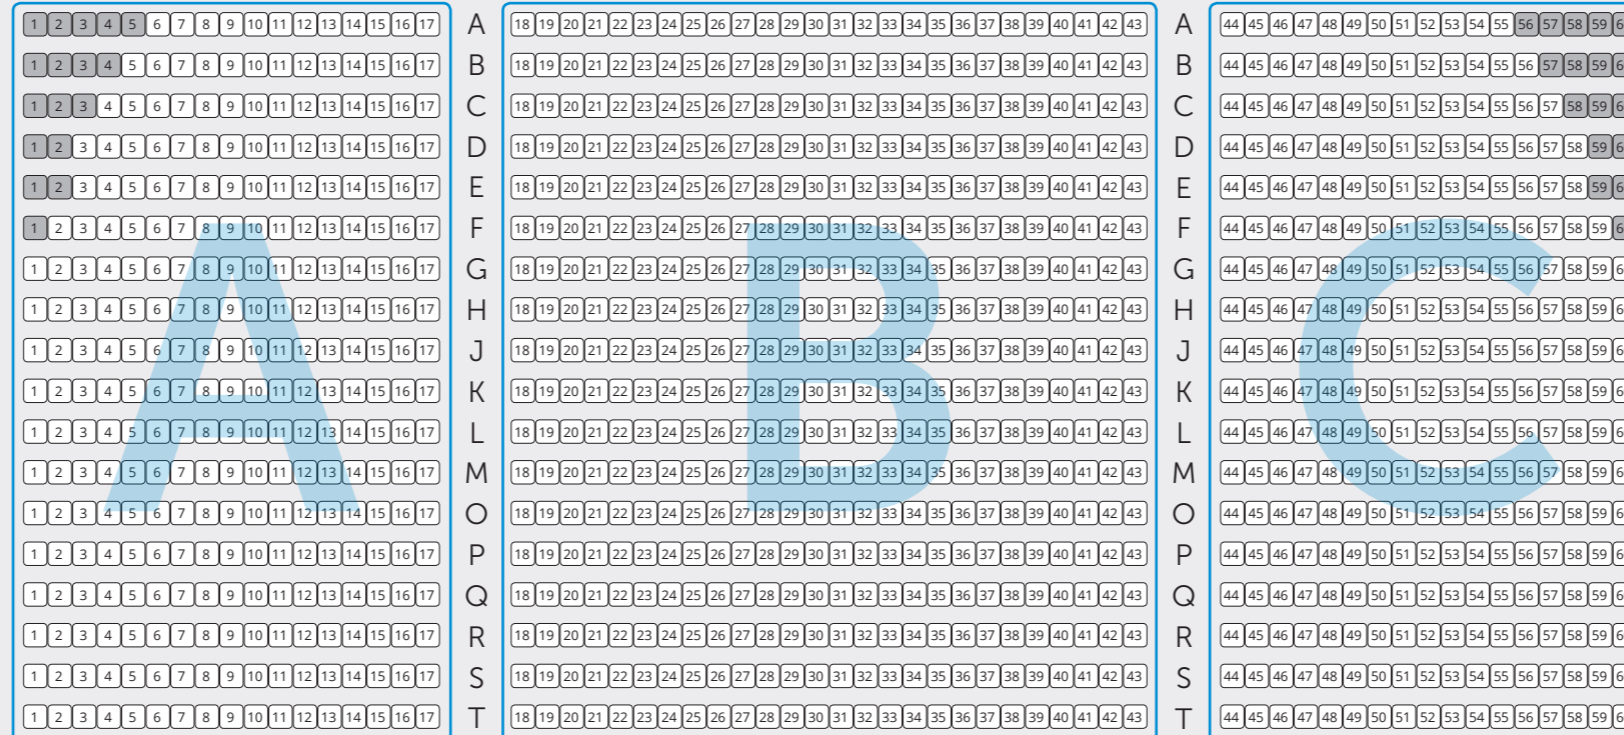

### PLATFORM TOTAL

Open	□	1046
Restricted View	■	34
Wheelchair	■	4
Carer	■	4
<b>Total</b>		<b>1088</b>

## STAGE

### LAKE PLATFORM SEATING

**A = 289 OPEN**  
Plus 17 Restricted View

**B = 468 OPEN**

**C = 289 OPEN**  
Plus 17 Restricted View

### OVERALL TOTAL SEATING

Open	□	1976
Restricted View	■	142
Wheelchair	■	11
Carer	■	11
<b>Total</b>		<b>2140</b>