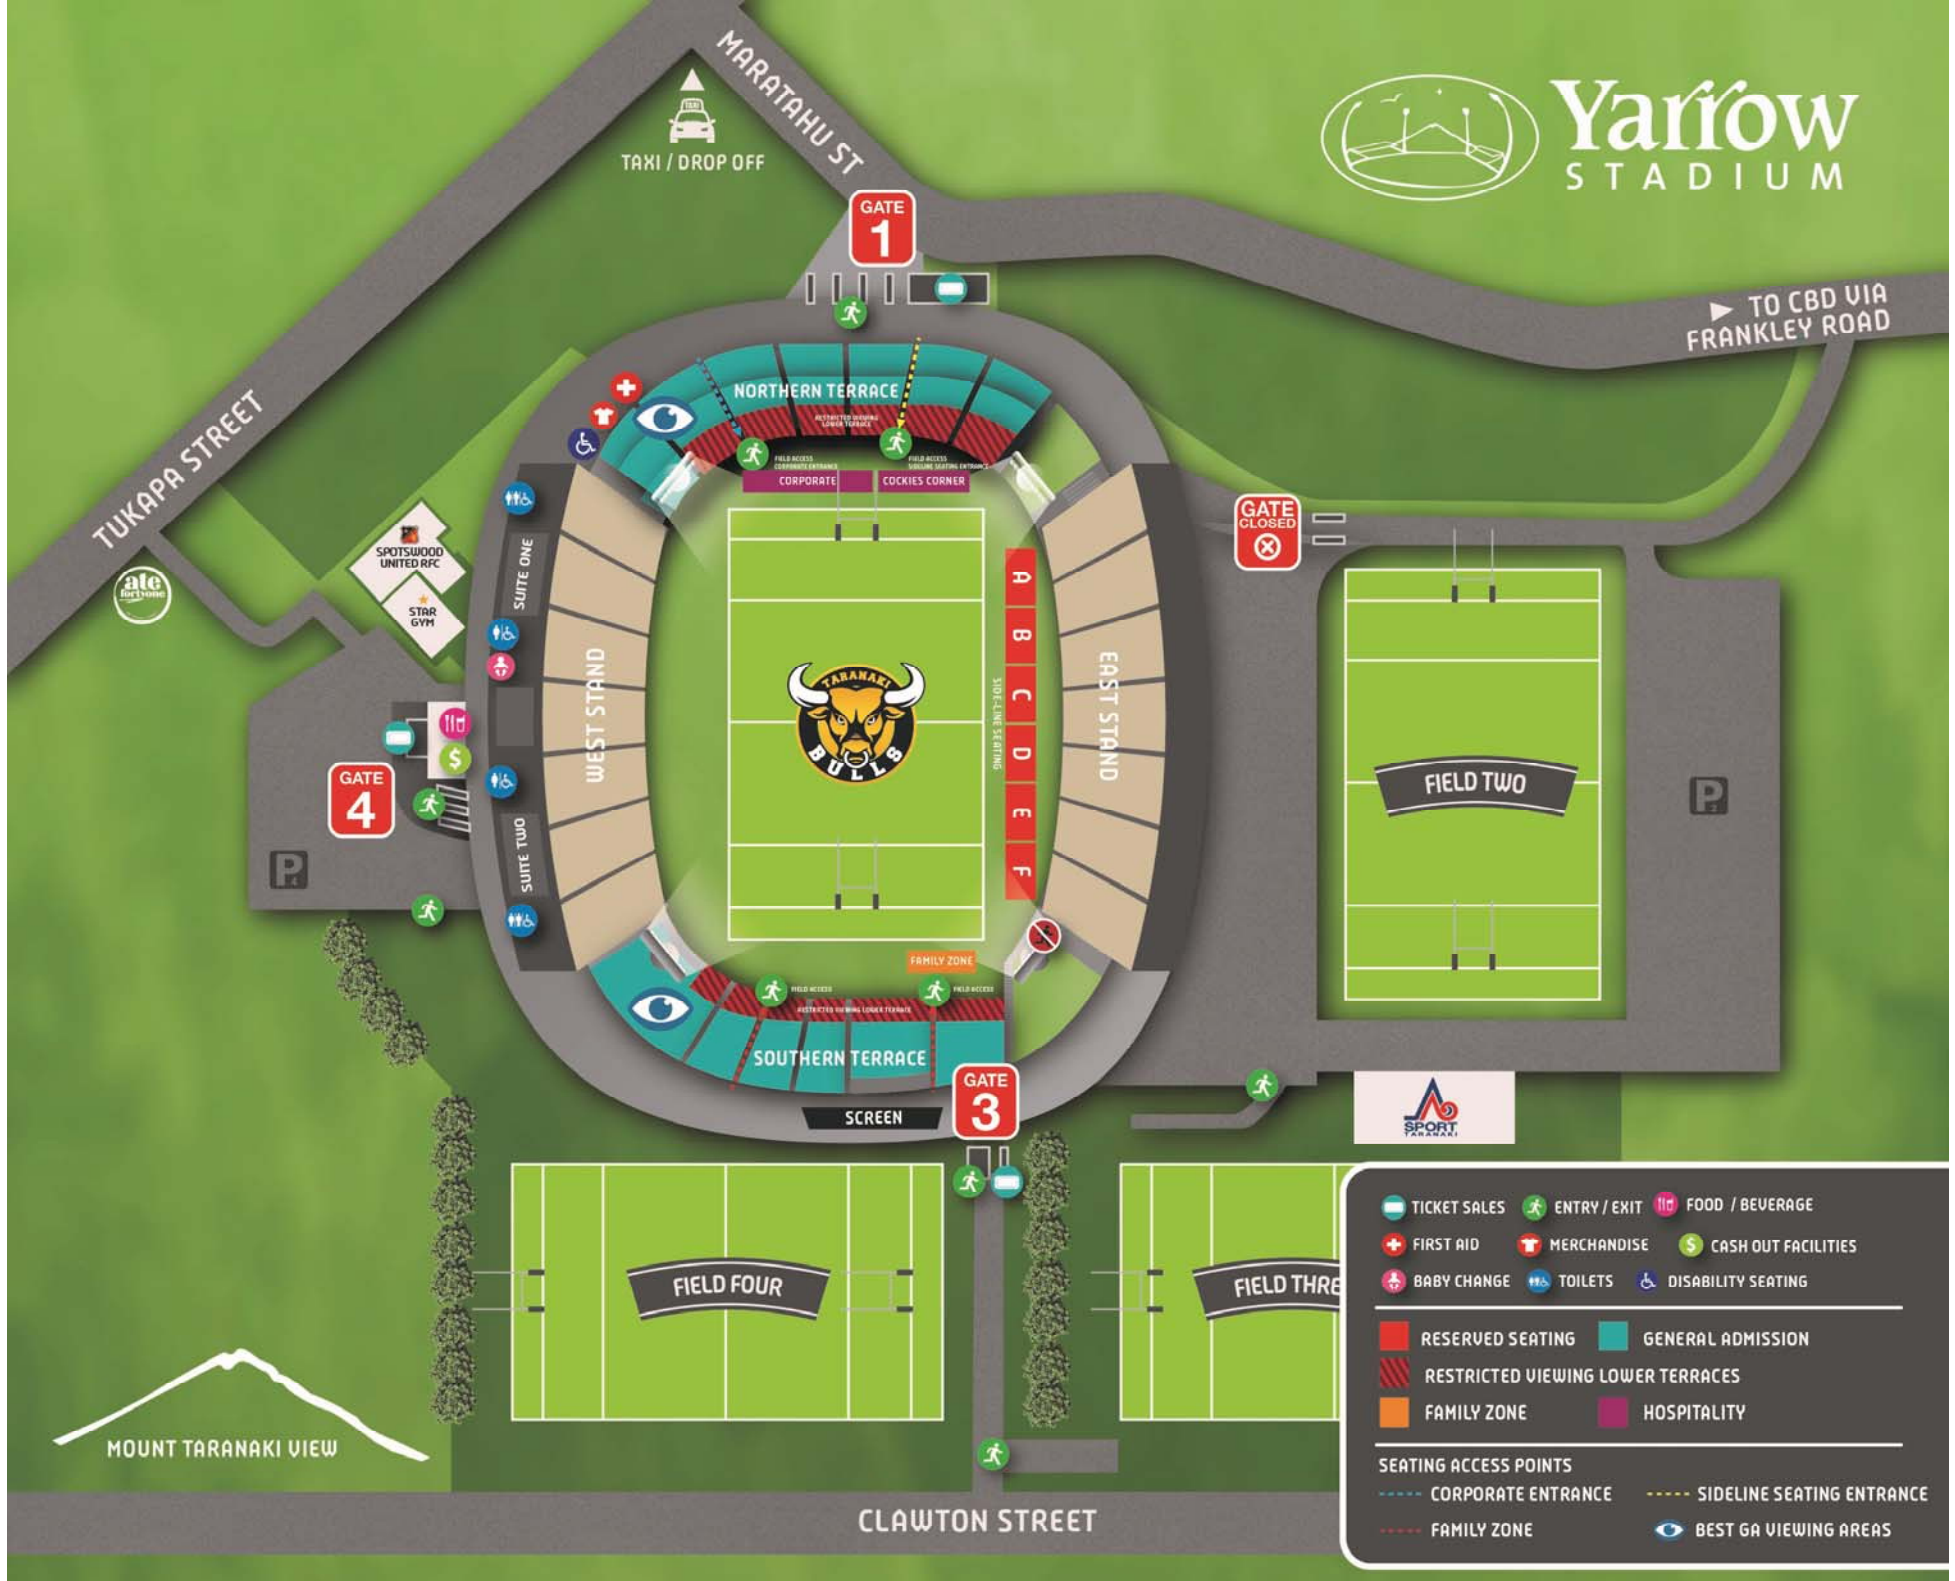

Yarrow STADIUM

MARATAHU ST
TAXI / DROP OFF

TO CBD VIA
FRANKLEY ROAD

TUKAPA STREET

GATE 1

GATE 4

GATE 3

GATE CLOSED

SPOTSWOOD UNITED RFC
STAR GYM

WEST STAND

EAST STAND

NORTHERN TERRACE

SOUTHERN TERRACE

FIELD TWO

FIELD FOUR

FIELD THREE

SCREEN

MOUNT TARANAKI VIEW

CLAWTON STREET

- TICKET SALES
 - ENTRY / EXIT
 - FOOD / BEVERAGE
 - FIRST AID
 - MERCHANDISE
 - CASH OUT FACILITIES
 - BABY CHANGE
 - TOILETS
 - DISABILITY SEATING
 - RESERVED SEATING
 - GENERAL ADMISSION
 - RESTRICTED VIEWING LOWER TERRACES
 - FAMILY ZONE
 - HOSPITALITY
- SEATING ACCESS POINTS
- CORPORATE ENTRANCE
 - SIDELINE SEATING ENTRANCE
 - FAMILY ZONE
 - BEST GA VIEWING AREAS