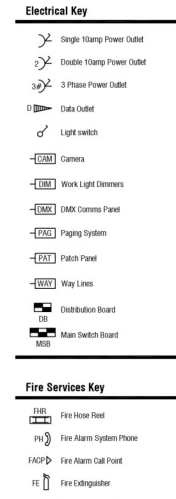

ALEXANDRA ROOM

Venue Description

Position and quality makes the Alexandra Room a popular choice. This room is a perfect blank canvas for themed events, weddings, corporate functions, seminars, expos and workshops.

Capacity

Theatre 200
Cocktail 200
Banquet 150
Classroom 100
Boardroom 60
U-Shape 45

Auditorium

Wide 11.8m
Length 19.5m
Height 7m

Double door entrance

Wide 1.5m
Height 2.2m
Distance between set of doors 2.53m

Roof loop grid

1. When any one hook is loaded, with adjacent hooks unloaded, the maximum load per hook is 85kg for the multi grip connection or 80kg for the two wire dog connection.
2. With the majority of hooks loaded, maximum load per hook is 25kg.

Drapes

Maroon velvet over three walls

Art rail

Around all walls. Above the curtain rail
Height from floor 4m

Power

6x PDL CAT 56 5pin 40amp sockets
7x 10amp dual-switch power outlets around walls

Lighting

Sodium work / Expo lights / Dimmable house lights

Sound

No conference/production sound installed in the function room. Background music and public address installed but this is controlled from the venue office.

A2.25 updated 10 January 2012
Te Kaurihera-i-Rohi o Ngāmotu
New Plymouth District Council
TSB SHOWPLACE
Alexandra Room & Alexandra Foyer Services
92 Devon Street New Plymouth
PH 06 759 6712 tbsshowplace@npdc.govt.nz
Scale 1:100