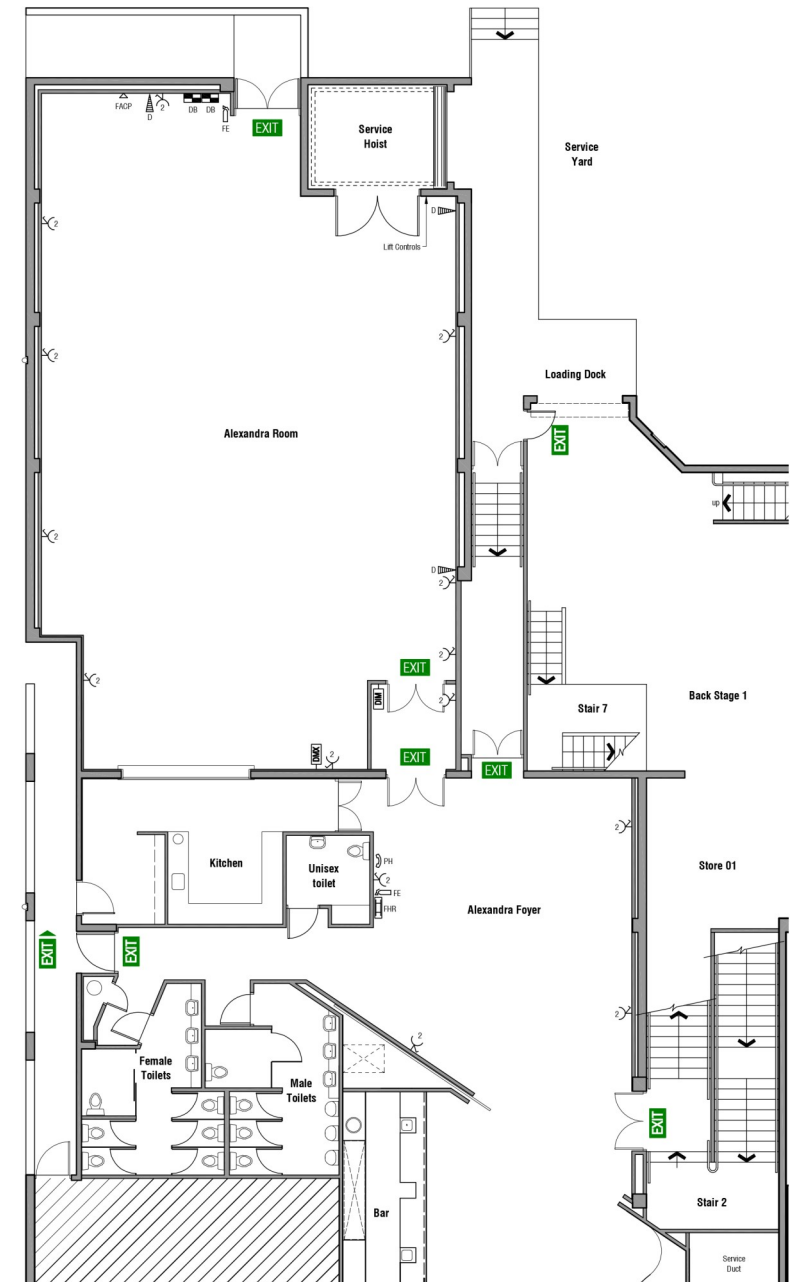

ALEXANDRA ROOM

Venue Description

Position and quality makes the Alexandra Room a popular choice. This room is a perfect blank canvas for themed events, weddings, corporate functions, seminars, expos and workshops.

Capacity

Theatre 200
Cocktail 200
Banquet 150
Classroom 100
Boardroom 60
U-Shape 45

Auditorium

Wide 11.8m
Length 19.5m
Height 7m

Double door entrance

Wide 1.5m
Height 2.2m
Distance between set of doors 2.53m

Roof loop grid

1. When any one hook is loaded, with adjacent hooks unloaded, the maximum load per hook is 85kg for the multi grip connection or 80kg for the two wire dog connection.
2. With the majority of hooks loaded, maximum load per hook is 25kg.

Drapes

Maroon velvet over three walls

Art rail

Around all walls. Above the curtain rail
Height from floor 4m

Power

6x PDL CAT 56 5pin 40amp sockets
7x 10amp dual-switch power outlets around walls

Lighting

Sodium work / Expo lights / Dimmable house lights

Sound

No conference/production sound installed in the function room. Background music and public address installed but this is controlled from the venue office.

A2.25 updated 10 January 2012
Te Kaurihera-i-Rohi o Ngāmotu
New Plymouth District Council
TSB SHOWPLACE
Alexandra Room & Alexandra Foyer Services
92 Devon Street New Plymouth
PH 06 759 6712 tbsshowplace@npdc.govt.nz
Scale 1:100