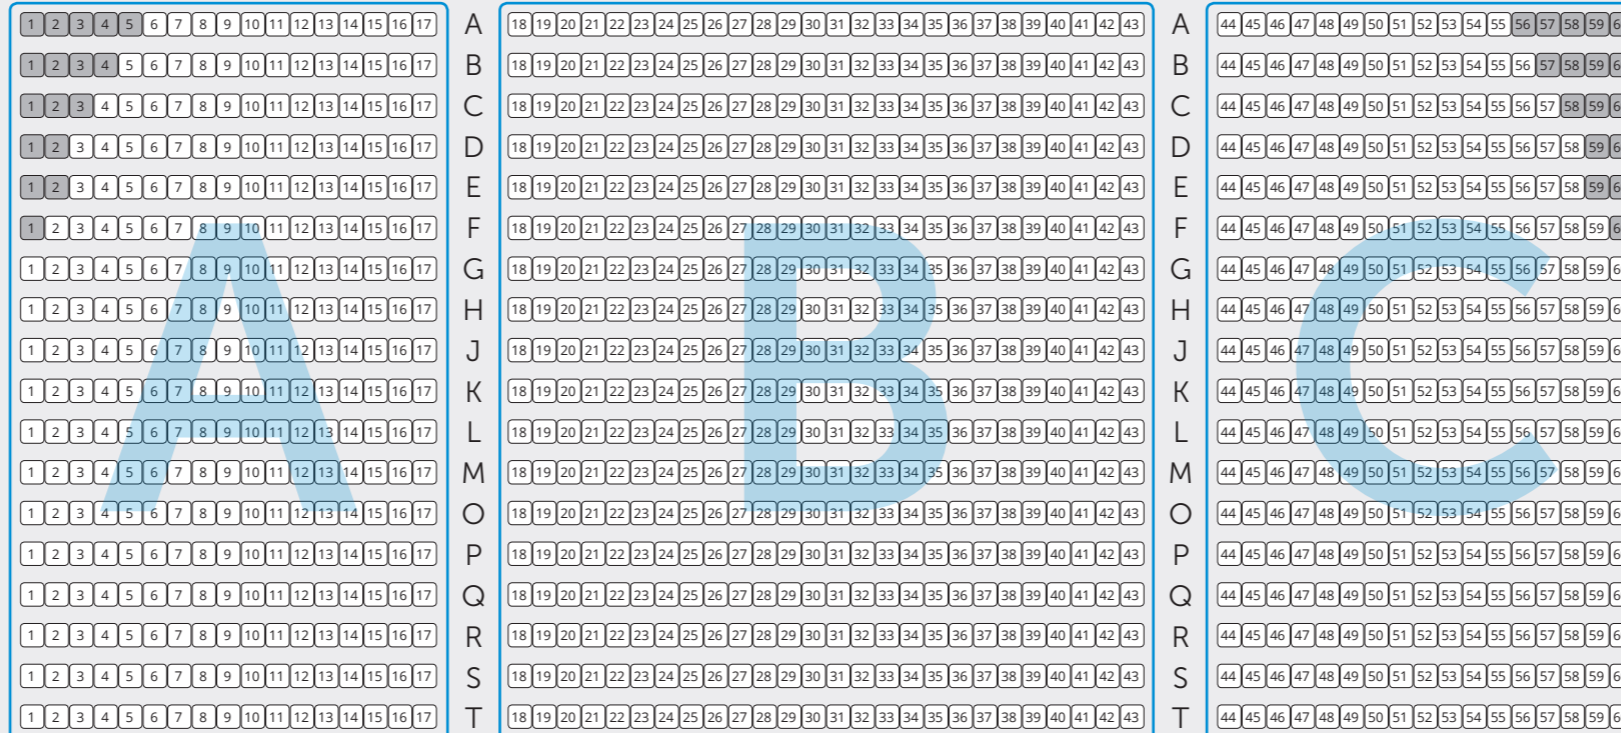

STAGE

LAKE PLATFORM SEATING

A = 289 OPEN
Plus 17 Restricted View

B = 468 OPEN

C = 289 OPEN
Plus 17 Restricted View

TERRACE SEATING

SOUND & LIGHTING CONTROL AREA

X = 123 OPEN
Plus 57 Restricted View

Y = 299 OPEN
Plus 23 Restricted View

Z = 104 OPEN
Plus 3 Restricted View
7 Wheelchairs
7 Carers

PLATFORM TOTAL

- Open 1046
- Restricted View 34
- Wheelchair 4
- Carer 4
- Total 1088**

OVERALL TOTAL SEATING

- Open 1976
- Restricted View 142
- Wheelchair 11
- Carer 11
- Total 2140**

TERRACE SEATING

- Open 930
- Restricted View 108
- Wheelchair 7
- Carer 7
- Total 1052**